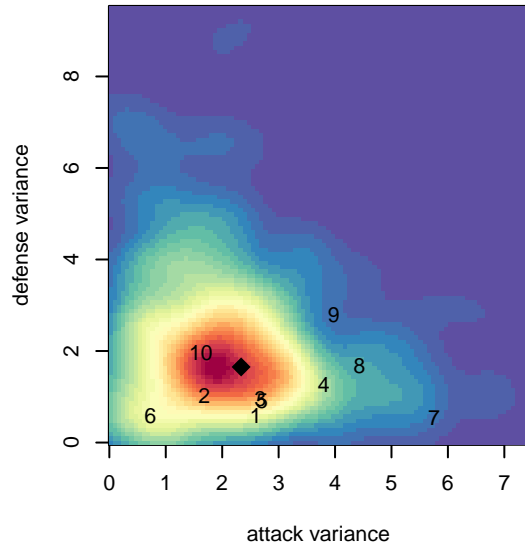

XiFA 2022 G03

XiFA Academy
 Mead, WA
 G03 total strength=506
 attack=0.39 defense=0.33
 fall league = PSPL–Inland Div 1 U12
 spr league = Spr PSPL–Inland Div 2 U12

alt names used:
 XIFAG2022 (USA)
 Xifa 2022
 XiFA – 2022
 XIFAG2022 (WA)

XiFA 2022 G03
 Dots are actual minus expected GF (blue circles) and GA (red triangles).
 Blue line is smoothed change in attack strength. Red is smoothed change in defense strength.

**attack and defense variance (black dot)
relative to other teams
and top 10 in region**