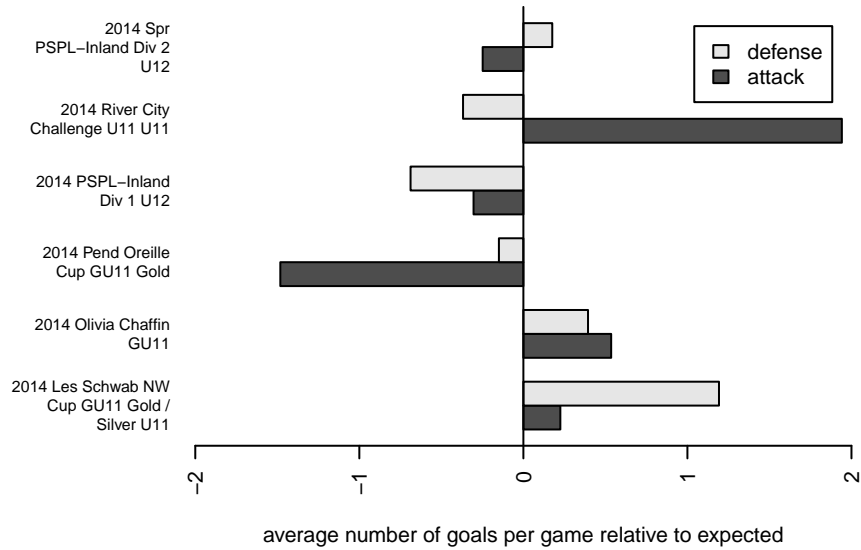

Performance relative to 13 month average