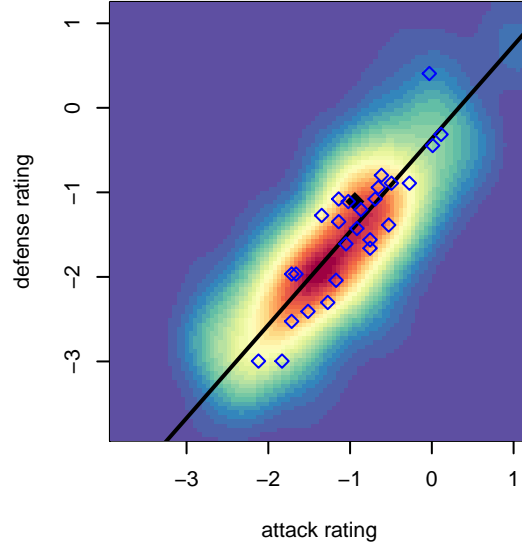

**attack and defense rating
relative to others at age
and all opponents in last 13 months**