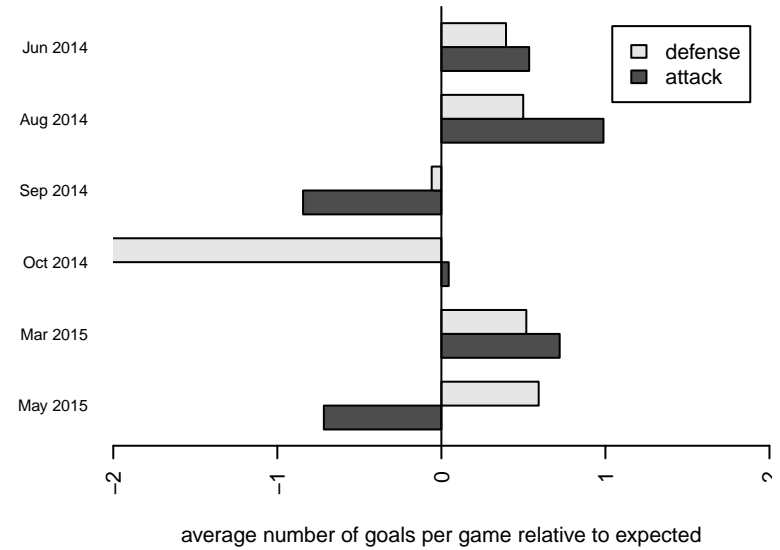

Performance relative to 13 month average