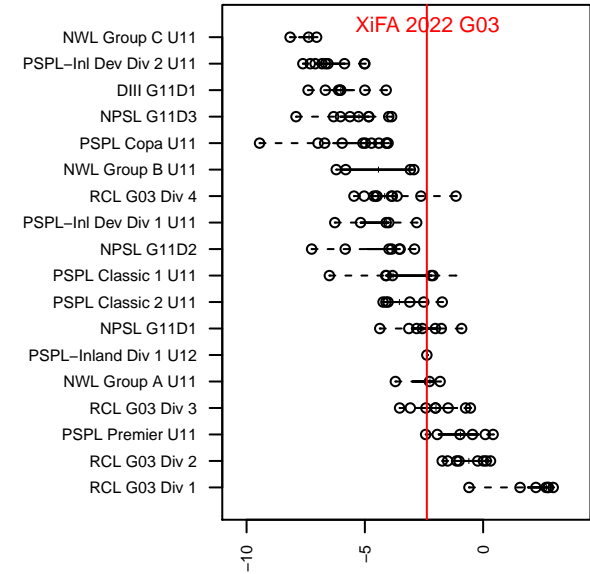

**attack and defense rating
relative to others at age
and all opponents in last 13 months**