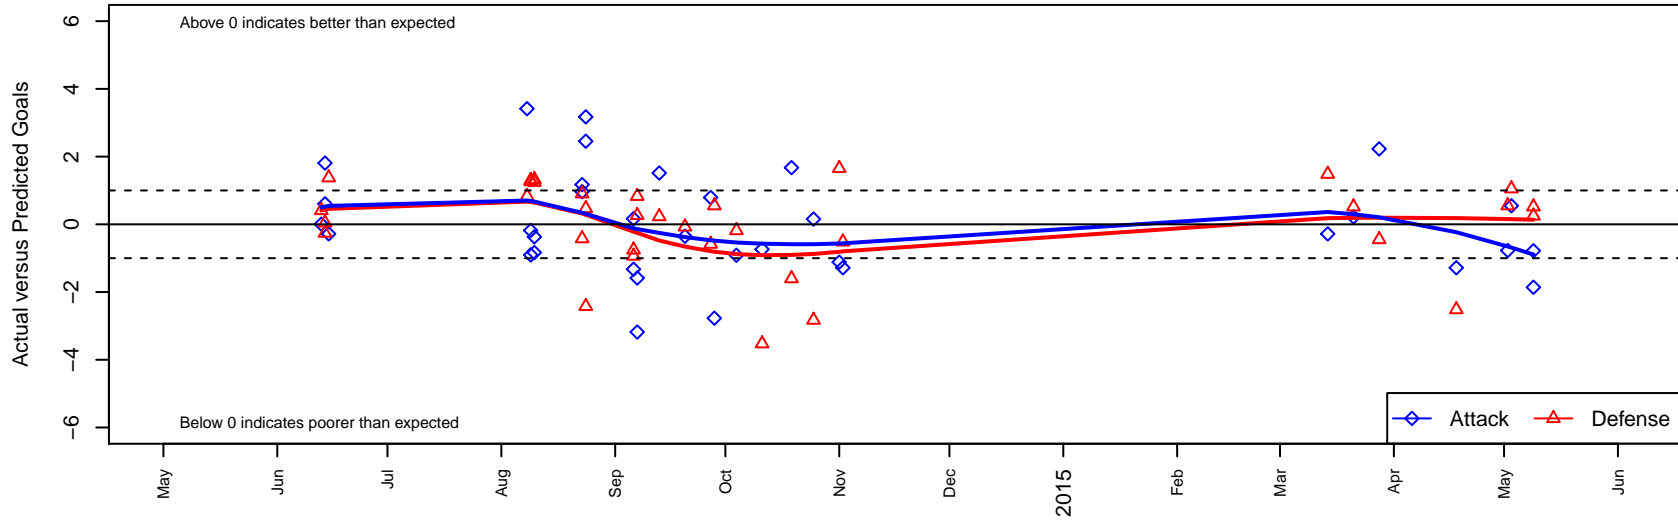

XiFA 2022 G03

XiFA Academy
 Mead, WA
 G03 total strength=506
 attack=0.39 defense=0.33
 fall league = PSPL–Inland Div 1 U12
 spr league = Spr PSPL–Inland Div 2 U12

alt names used:
 XIFAG2022 (USA)
 Xifa 2022
 XiFA – 2022
 XIFAG2022 (WA)

XiFA 2022 G03
 Dots are actual minus expected GF (blue circles) and GA (red triangles).
 Blue line is smoothed change in attack strength. Red is smoothed change in defense strength.

**attack and defense variance (black dot)
relative to other teams
and top 10 in region**